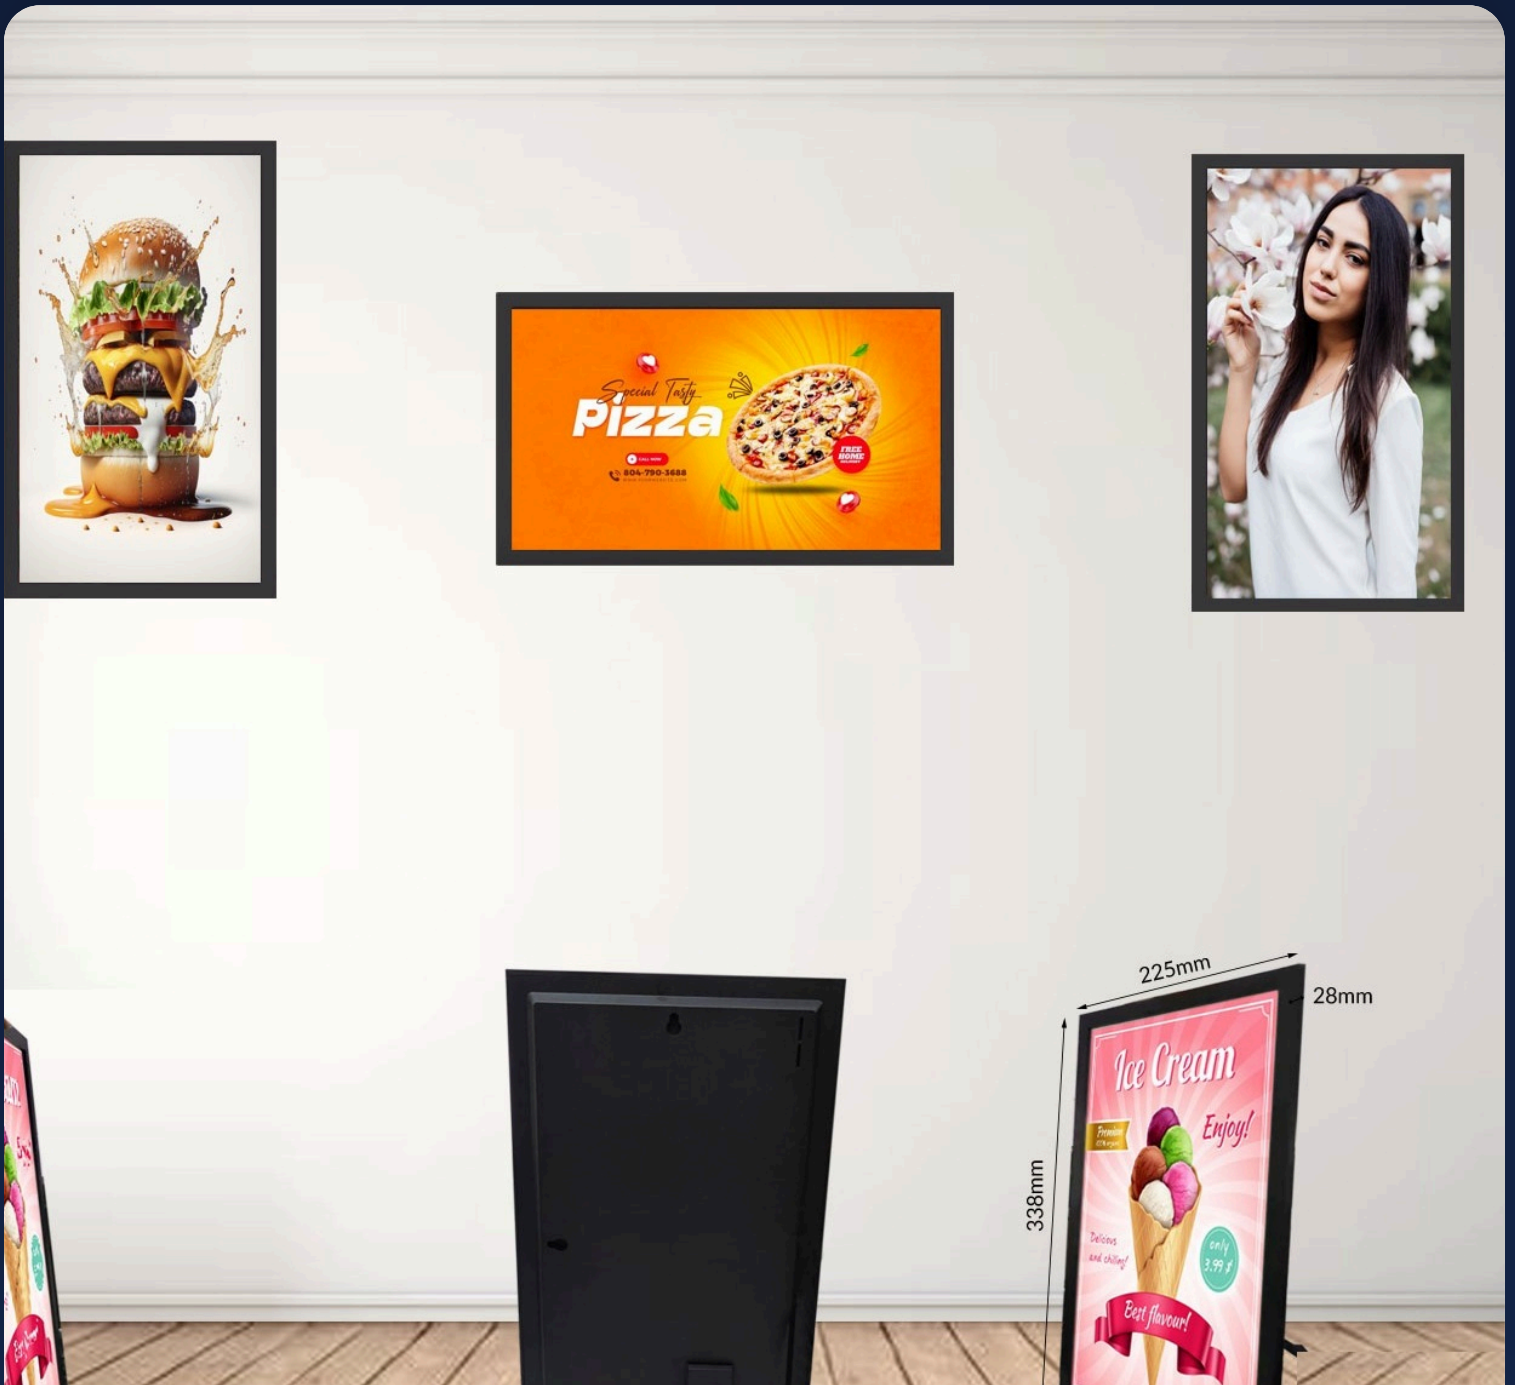

ALL-IN-ONE ANDROID POS DISPLAY

15.6" Android Digital Signage Display

The Smart All-in-One Android POS Display for Modern Retail Counters – accept payments, run advertisements and show bills on one bright Full-HD touch screen.

MODEL **BNX 151TCT**

Dynamic QR
BHIM UPI Collection

Digital Signage
Advertising

Bill View
Customer Facing

The Smart All-in-One Android POS Display for Modern Retail Counters

The Bonrix BNX 151TCT brings a large 15.6" Full-HD touch screen to your billing counter and works three ways at once – collecting digital payments, playing your promotions, and showing the customer their bill. One device replaces three.

BHIM UPI

Dynamic Amount

Contactless

Instant Settle

01

Digital Signage for Advertisement

Between transactions, the big Full-HD screen turns into a vibrant **advertising display** – loop product images, offers and videos via USB autoplay or optional cloud signage software to boost in-store sales.

USB Autoplay

Cloud Signage

1920 x 1080

Promotions

02

Customer-Facing Display for Bill View at POS

Build trust at checkout by letting customers **see their bill** line-by-line as it is created at the POS. Item names, quantities and the final payable amount appear clearly on the customer side of the counter.